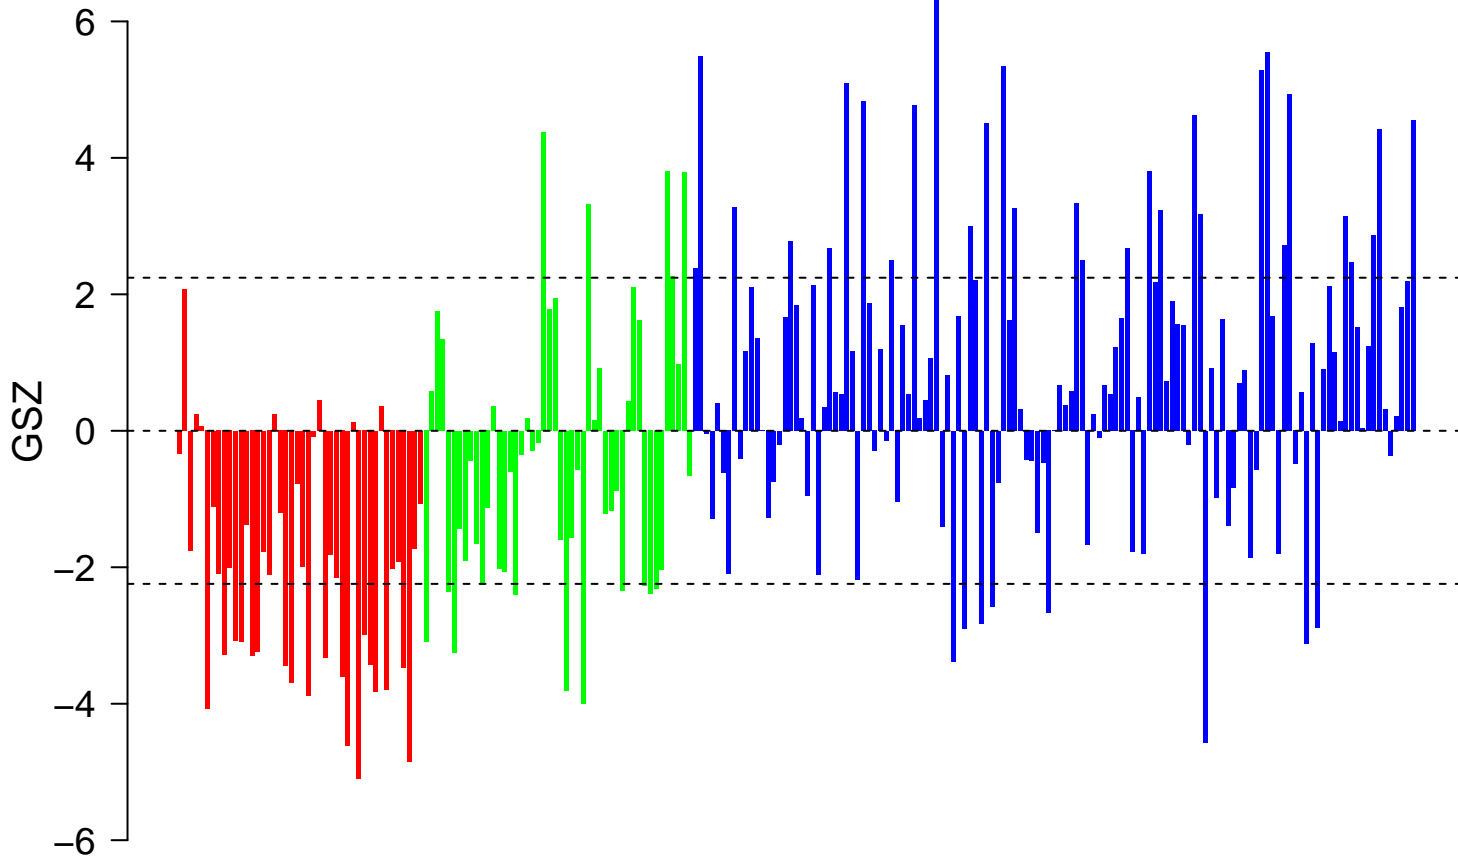

KARLSSON_TGFB1_TARGETS_DN

KARLSSON_TGFB1_TARGETS_DN

■ on
■ -
□ off

KARLSSON_TGFB1_TARGETS_DN